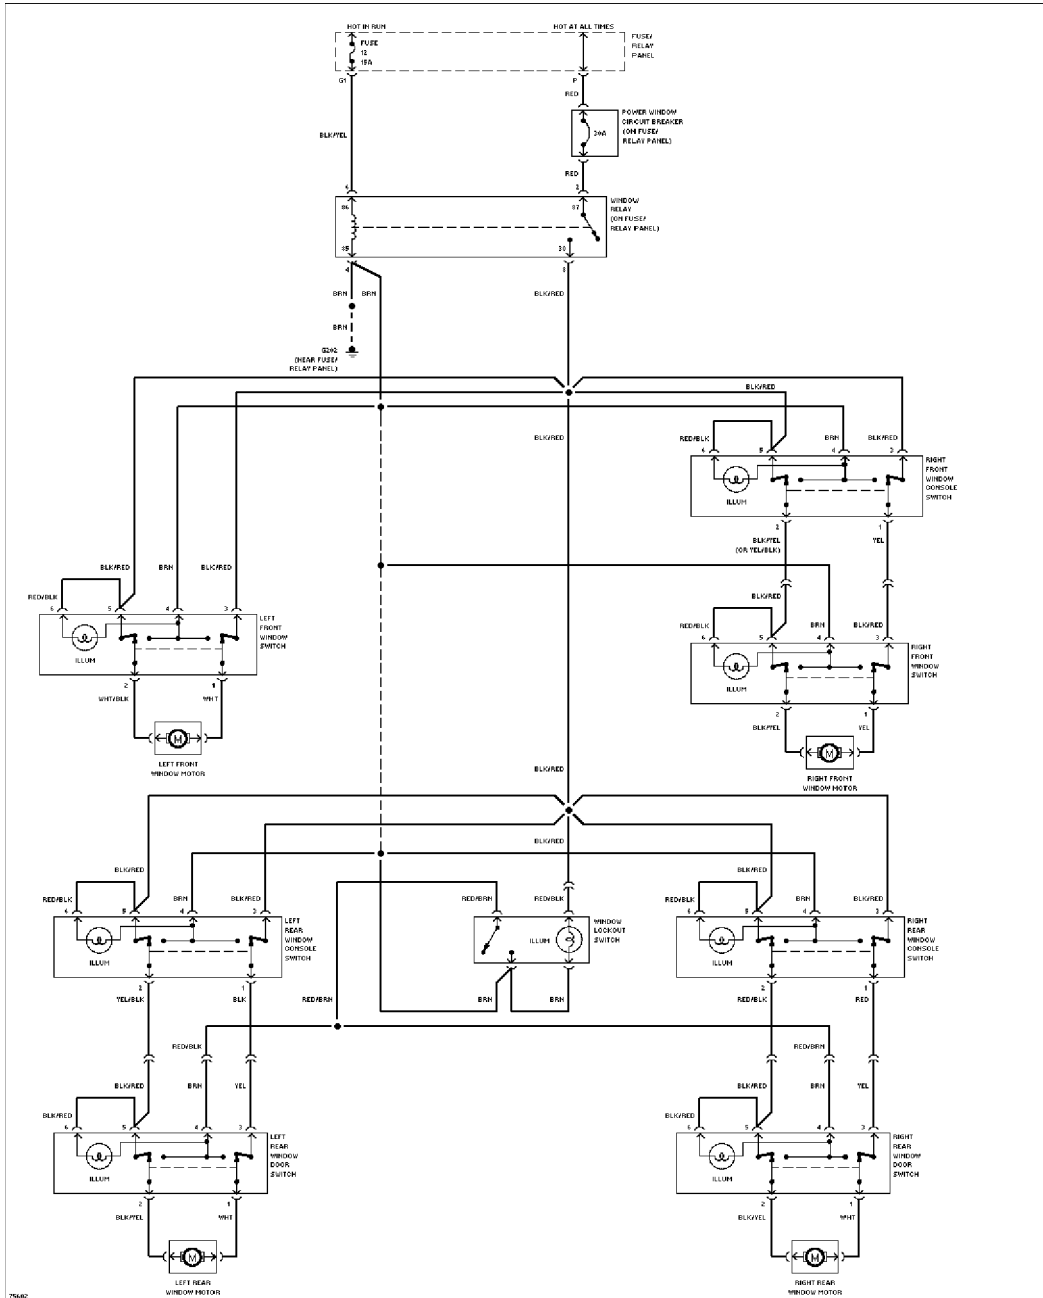

# SYSTEM WIRING DIAGRAMS

## POWER WINDOWS

# SYSTEM WIRING DIAGRAMS

Article Text (p. 6)

1986 Volkswagen Quantum

For <http://volkswagen.msk.ru>

Copyright © 1998 Mitchell Repair Information Company, LLC

Sunday, January 28, 2001 11:52PM

Power Window Circuit